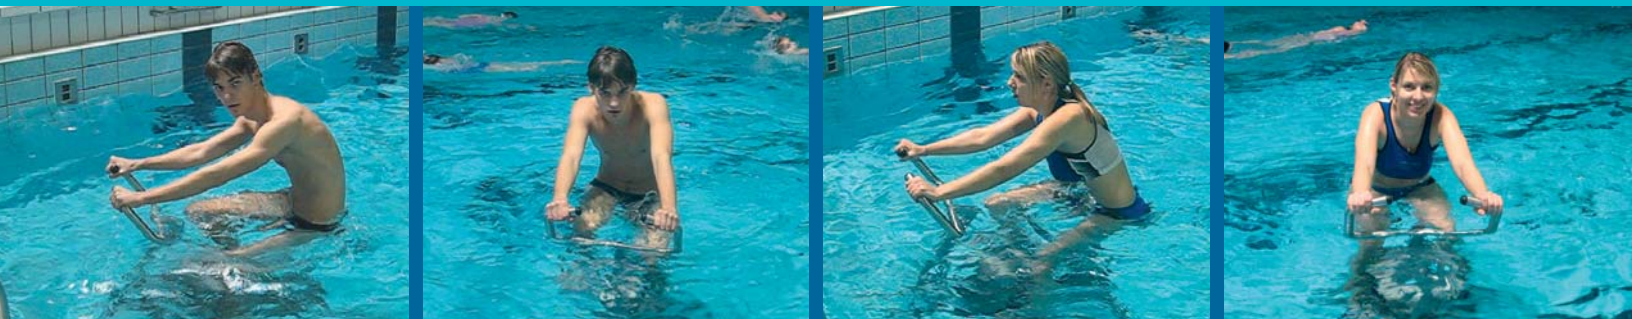

## AQUAbike

*Fitness centre in your pool  
- new trend in aqua aerobic*

*AQUAbike Mauting is a unique water stationary bicycle enabling users to pedal while submerged in water and thereby to profit from advantages and beneficial effect of aqueous medium on human body.*

- *Water lifting does not put much stress on ligaments and joints. Stay in the aqueous medium stimulates heart and vascular system activity. Constant hydraulic friction guarantees faster calorie burning.*
- *Thanks to motions at pedaling and rising whirl-pools the submerged body parts are massaged and well perfused constantly.*

# AQUAbike

Connect the bike ride with the beneficial effects of the aquatic environment.

*AQUAbike Mauting is fitted with original system of loading formation SMOOTHload, which sets new measures in options and fluency of the regulation.*

## Functions:

- **HYDROstream system** – enabling to regulate liquid flow via the driving shaft by means of which the optimal body circumfluence and increased water massage effect is reached.
- **EASYsetup system** – enabling comfortable setting of the required loading without need of submersion.
- **VARIOpoints system** – enabling versatile setting depending on the user proportions and the depth of the pool.
- **SMOOTHload system** – the centre of our bike, enabling continuous loading regulation.
- Integrated transport wheels for comfortable manipulation.
- Sucking disks for safe gripping to the pool bottom.